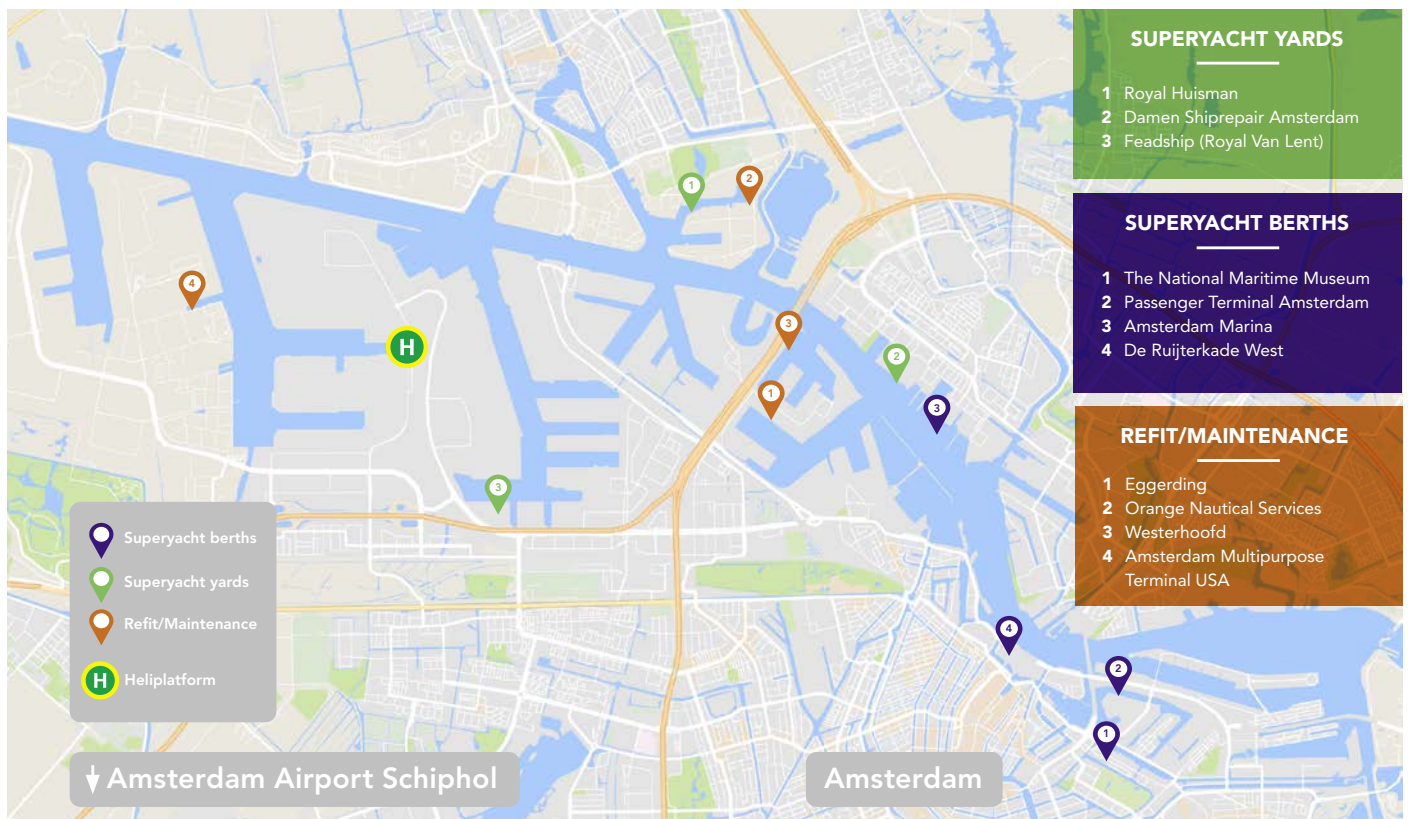

Tariff list superyachts 2020

DE RUIJTERKADE WEST (NUMBER 4 – SUPERYACHT BERTHS)*		
Min. length	Max. length	Price per m LOA per 24h
30	40	€ 12,82
40	50	€ 13,33
50	60	€ 14,42
60	70	€ 15,00
70	80	€ 15,00

PASSENGER TERMINAL AMSTERDAM (NUMBER 2 - SUPERYACHT BERTHS)*		
Min. length	Max. length	Price per m LOA per 24h
30	40	€ 15,81
40	50	€ 16,45
50	60	€ 17,79
60	70	€ 18,50
70	80	€ 18,50
80	90	€ 18,50
90	100	€ 18,50
100	-	€ 18,50

WESTERHOOFD – PER METER (LOA) (NUMBER 3 - REFIT/MAINTENANCE)*	
Per period from 0h to 24h	€ 3,44 per 24h
For each consecutive period of 24h	€ 3,44 per 24h

THE NATIONAL MARITIME MUSEUM (NUMBER 1 - SUPERYACHT BERTHS)*		
Min. length	Max. length	Price per m LOA per 24h
30	40	€ 29,34
40	45	€ 30,51
50	55	€ 33,00
60	65	€ 33,00
70	75	€ 33,00

* Note: The berths De Ruijterkade West and Westerhoofd are managed and owned by Port of Amsterdam. The berths The National Maritime Museum (1), Passenger Terminal Amsterdam (2) and Amsterdam Marina (3) have their own tariffs and conditions. LOA = Length overall.